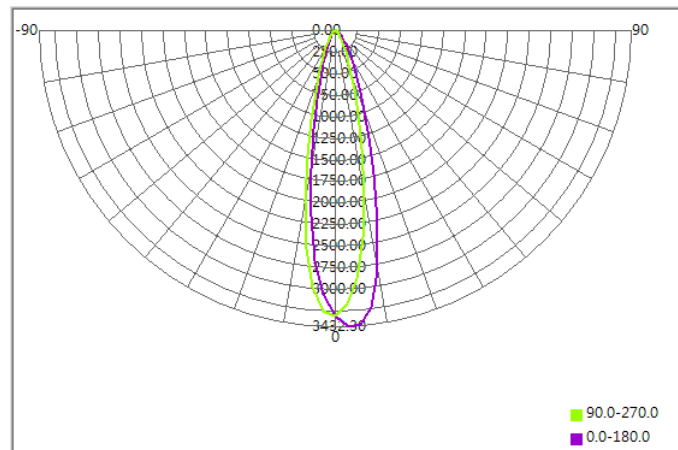

- C. Identity Code
- D. Lens / Fixture Size
Ex: 075026=Φ75mm / Thickness=26mm (round up)
- E. Serial Numbers

The lens datasheet is applicable for **Luminus LED**, that manufactured by Chun Kuang Optics Corp.

✓ Dimensions (mm) : Φ60x26.85

▽:Critical Dimension

Optical Characteristics

Part Number	CKO-CW15-060027-4221		"H" definition 
LED	CXM-11-AC30		
LES / LED Size	Φ 11.7 mm		
FWHM (D50)	23°x25°		
H (distance)	3.65 mm		
Dimension	Φ =60 mm, Thickness=26.85 mm		
Luminous Flux	1565 lm	Measured @ 15.4 W	
Material	PC / UL94V2		

cd/klm

Illuminance At Distances