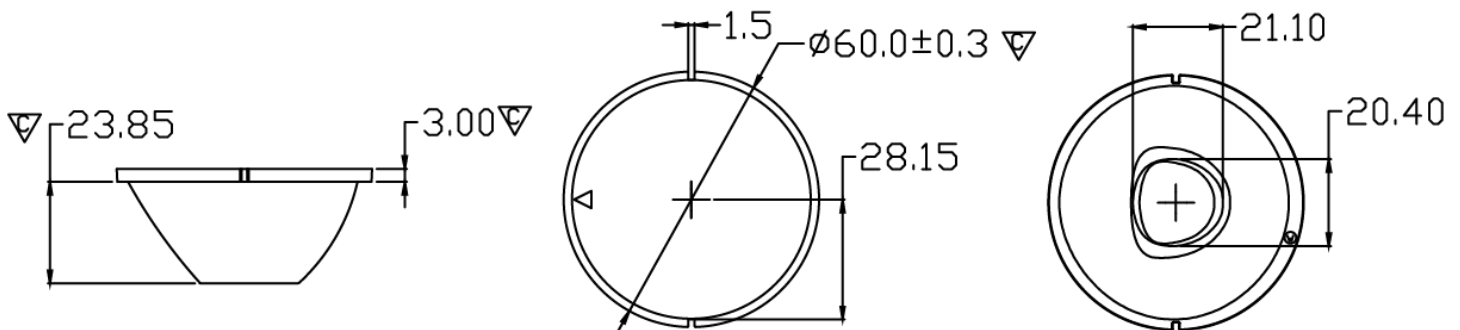

Product Part Number

CKO - CW15 - 060027 - 4221

✓ Model Number Definitions

CKO-XXXX-XXXXXX-XXXX

- A. Chun Kuang Optics Corp. Product
- B. Product Type: product abbreviation
Ex:
MX→Multi 33 in 1
SW→Single Wall Washer
CW→Wall Washer for CoB LED
HC→Holder for CoB LED

- C. Identity Code
- D. Lens / Fixture Size
Ex: 075026=Φ75mm / Thickness=26mm (round up)
- E. Serial Numbers

The lens datasheet is applicable for **Luminus LED**, that manufactured by Chun Kuang Optics Corp.

✓ Dimensions (mm) : Φ60x26.85

▽:Critical Dimension

Optical Characteristics

Part Number	CKO-CW15-060027-4221		"H" definition 
LED	CXM-11-AC30		
LES / LED Size	Φ 11.7 mm		
FWHM (D50)	23°x25°		
H (distance)	3.65 mm		
Dimension	Φ =60 mm, Thickness=26.85 mm		
Luminous Flux	1565 lm	Measured @ 15.4 W	
Material	PC / UL94V2		